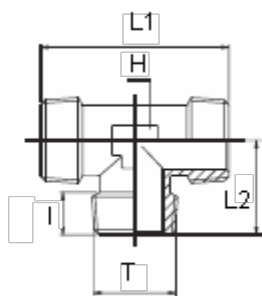

# Data Sheet

Article number: 5891230TR1  
Description: Tee fitting 1230TR  
R1"

## Measures

---

H = 30  
l = 17.5  
L1 = 78.0  
L2 = 39.0  
T = 1"